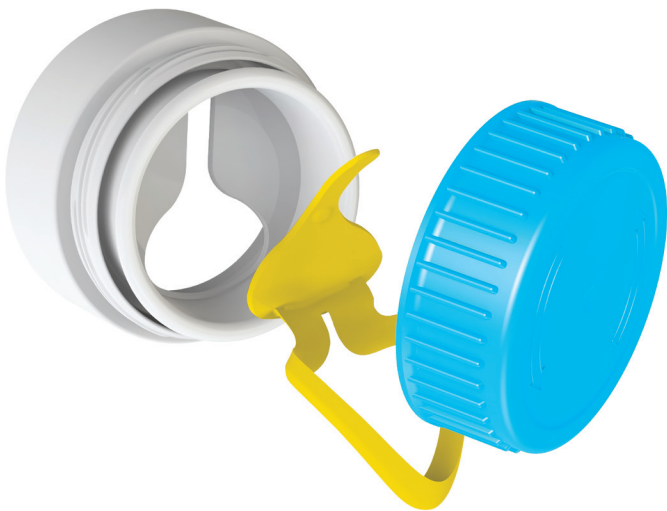

CAPS &
CLOSURES

DOUBLE FLOW

GO WITH THE FLOW

Maximum utility with minimum fuss. It is a new way to pour.

SCAN QR CODE

Caps and Closures introduces a one of a kind cap for edible oils, the Double Flow oil pourer! The unique droplet shape offers fast and slow pouring options. Hence, enhancing the user's edible oil experience. It's lightweight and attractive with no compromise on spill-free performance, keeping the bottle dry and easy to handle while maintaining the quality of the contents through its shelf life. Double Flow is suitable for olive oils, syrups, vinegar and other edible oils. Furthermore, this cap is tamper evident and offers a wide variety of branding options for on-shelf standout.

Design Feature

Double Flow oil pourer new design offers the perfect combination of functionality, convenience and style. The cap allows air in the bottle allowing a smooth and continuous pour.

Specifications

- Cap size: 29 mm
- Snap-On
- Tamper Evident
- No leakage
- Suitable bottle finish - 2921
- Suitable for the food industry
- Content preserving tear-off membrane