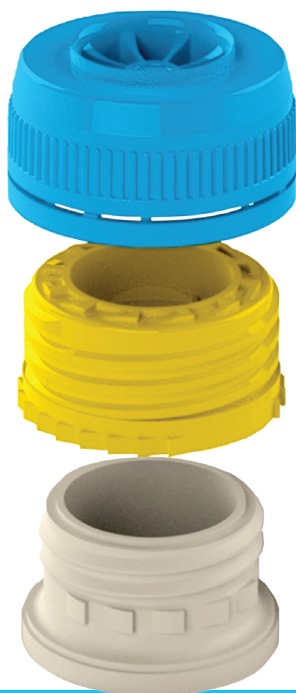

The Precise Pour enables you to pour the right volume of liquid without the risk of spilling it. It is simple to apply, intuitive to use, hard to damage and it performs unlike any other tap on the market! It is designed to be used on bottles ranging from 500 ml up to 25L to dispense liquid. Available in the capsize 38 mm and 58 mm this awarding winning cap features in all areas which create a user experience like no other.

The Precise Pour has already won multiple awards including the PIDA awards 2018 and the most prestigious Worldstar Awards 2019!

SCAN QR CODE

Flairosol

Flairosol delivers a better spray quality than other brands and it is comfortable to use. The fine mist combined with continuous spray creates a user experience unlike any other device. It easily covers large areas from the first to the last drop.

Flairosol is available in 180 ml / 290 ml bottles. It is suitable for multiple tasks including plant care, pet care, horse care, car care, self tanning and hair care.

Flairosol exceeds the high performance expectations and environmental demands of spray-able dispensing solutions across a variety of applications!

SCAN QR CODE

Precise Pour

- Continuous pouring
- Anti-glug
- Flow control
- Tamper evident
- Anti-drip lip
- Low height for stacking
- Venting option available
- Simple application, no alignment
- Robust design, knock resistant
- Available in 38mm & 58mm